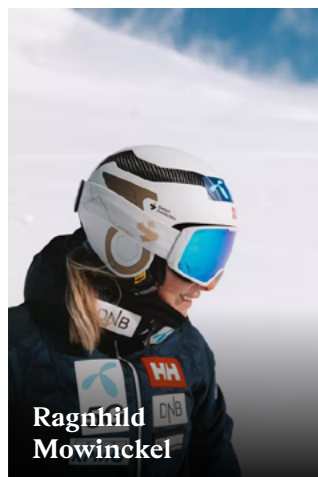

Athletes

Our passion is
your protection.