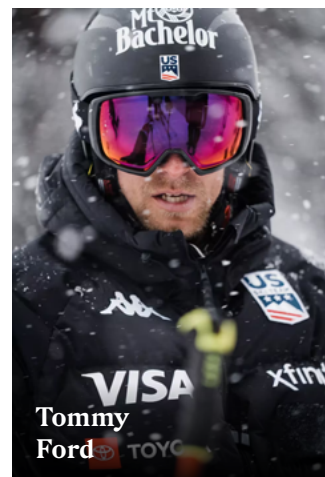

Athletes

Our passion is
your protection.